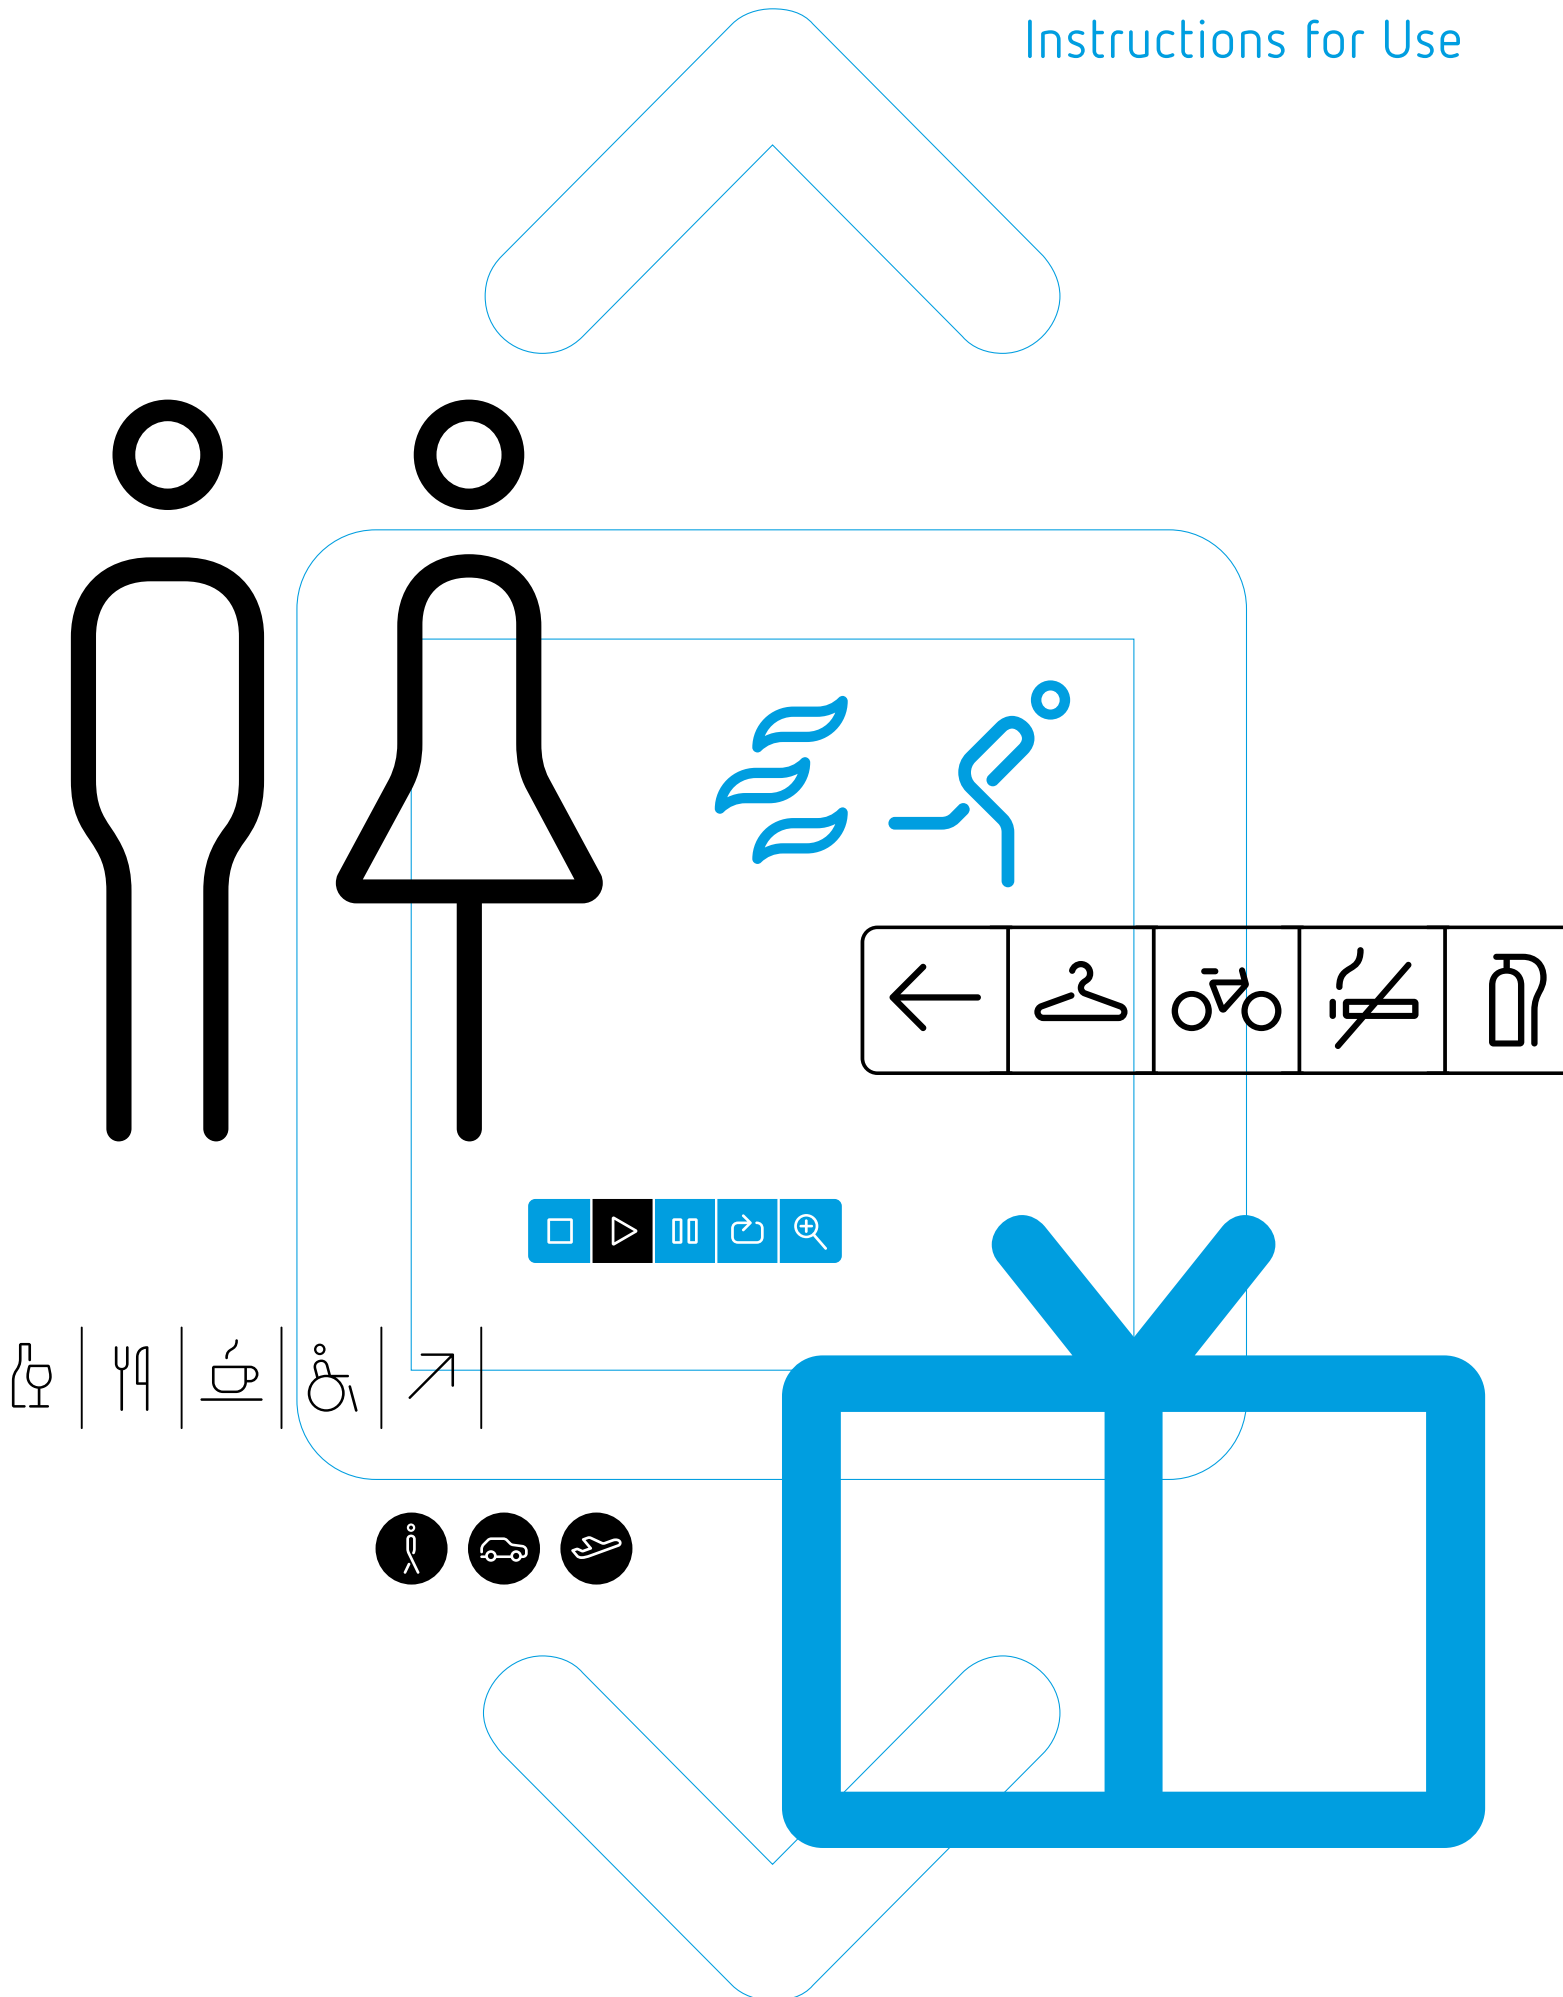

FF Netto Icons Instructions for Use

FF Netto

The FF Netto icons match the FF Netto text fonts in width and size and are therefore perfect for text-icon combinations.

Restaurant

Restaurant

Toilet

Toilet

Wardrobe

Wardrobe

Border elements

All icons have the same width, the border elements have the width of a space character.

Bold icons should rather not be used without border elements.

For correct display of vertical border rows please set the line spacing to font size $\times 1.56$ in your layout application.

line spacing = font size $\times 1.56$

Possible combinations

The border elements offer countless options for different pictograms to be grouped in various ways:

FF Netto Icons Light

q

v

uh

Uh