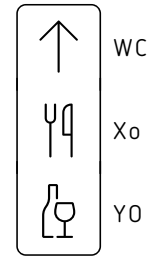

Wardrobe

Border elements

All icons have the same width, the border elements have the width of a space character.

Bold icons should rather not be used without border elements.

For correct display of vertical border rows please set the line spacing to font size $\times 1.56$ in your layout application.

line spacing = font size $\times 1.56$

Possible combinations

The border elements offer countless options for different pictograms to be grouped in various ways:

FF Netto Icons Light

q

v

uh

Uh